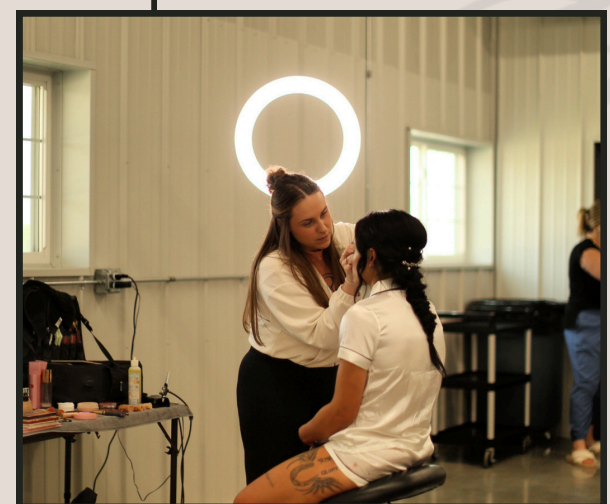

SWARTZROCK COMMUNITY CENTER

The Swartzrock Community Center is a complete venue space comfortably seating 250 guests. This facility is available to rent for weddings, family get-togethers, corporate events, graduations, training sessions, and much more!

2027 Pricing

**$250 Damage Deposit (Refundable)
Required for All Rentals. Dumpster &
Rentrooms Included**

Partial Day Rental (No Bar)
6 Hours Maximum:

$250

Partial Day Rental (With Bar)
6 Hours Maximum, 2 Bartenders 4-5 Hours:

$450

Full Day Rental (No Bar) 8:00 AM-Midnight
Maximum

$400

Full Day Rental (With Bar) 8:00 AM-Midnight
Maximum, 2 Bartenders 4-5 Hours

$650

Extra Day Rental:

$300

Contact Us

Phone:
641-228-1300

Email:
floydcountyyec@gmail.com